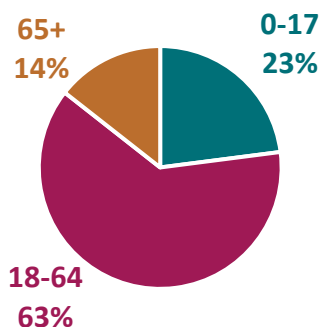

Census 2021: Barnet Factsheet

148,917

households

389,340

residents
(48% male and 52% female)

2nd

largest London Borough
by population size

The average age is
37 years

Ethnicity

Most common religion is
Christianity

Barnet has the largest
Jewish population of any
London Borough

The top 5 languages spoken
(other than English):

1. Romanian
2. Persian or Farsi
3. Polish
4. Gujarati
5. Portuguese

8,633

residents aged 16 and over
identify as Lesbian, Gay,
Bisexual, or Other (LGB+)

2,550

residents identify with a sex
different to their sex
registered at birth

86%

of residents report having
'good' or 'very good' health